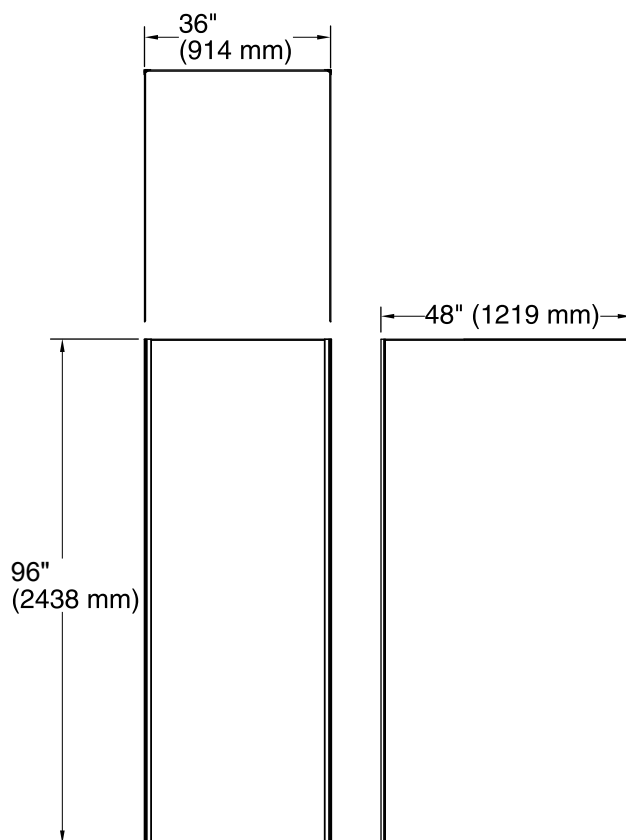

### Features

- Includes 48"x96" wall panel, (2) 36"x96" wall panels, and (2) color-matched corner joints.

### Components

Product includes:

- K-97603 48"x96" Wall Panel
- K-97601 36"x96" Wall Panel
- K-97601 36"x96" Wall Panel
- K-97635 96" Corner Joint

### Technical Information

All product dimensions are nominal.

Installation: 3-Wall Alcove