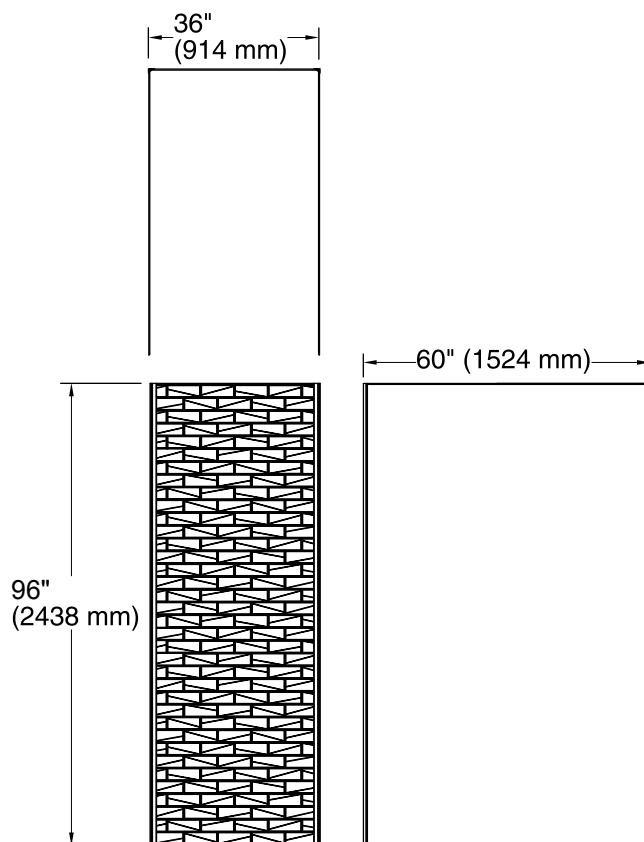

Choreograph®

60"x36"x96" Wall Kit
K-97616-T01

Features

- Includes 60"x96" wall panel, (2) 36"x96" wall panels, and (2) color-matched corner joints.
- Brick pattern texture.

Components

Product includes:

- K-97604-T01 60"x96" Wall Panel
- K-97601-T01 36"x96" Wall Panel
- K-97601-T01 36"x96" Wall Panel
- K-97635 96" Corner Joint

Color	Code	Description
	0	White
	96	Biscuit
	47	Almond
	NY	Dune
	95	Ice™ Grey
	G9	Sandbar

USA/Canada: 1-800-4KOHLER (1-800-456-4537)

Kohler Co. reserves the right to make revisions without notice to product specifications.

For the most current Specification Sheet, go to www.kohler.com.

8-27-2018 08:21

THE BOLD LOOK
OF **KOHLER**®

Technical Information

All product dimensions are nominal.
Installation: 3-Wall Alcove

Notes

Measure your actual product for rough-in details.
Install this product according to the installation instructions.
Use non-solvent based construction adhesive.
For installation over tile, use 100% silicone sealant.
Corner joints (optional) allow for 3/8" (10 mm) adjustment for out-of-plumb conditions or uneven cuts.
If installing accessories, install 2x4 backing for handrails, shelves, and shower hooks and 2x10 backing for the flip down seat.