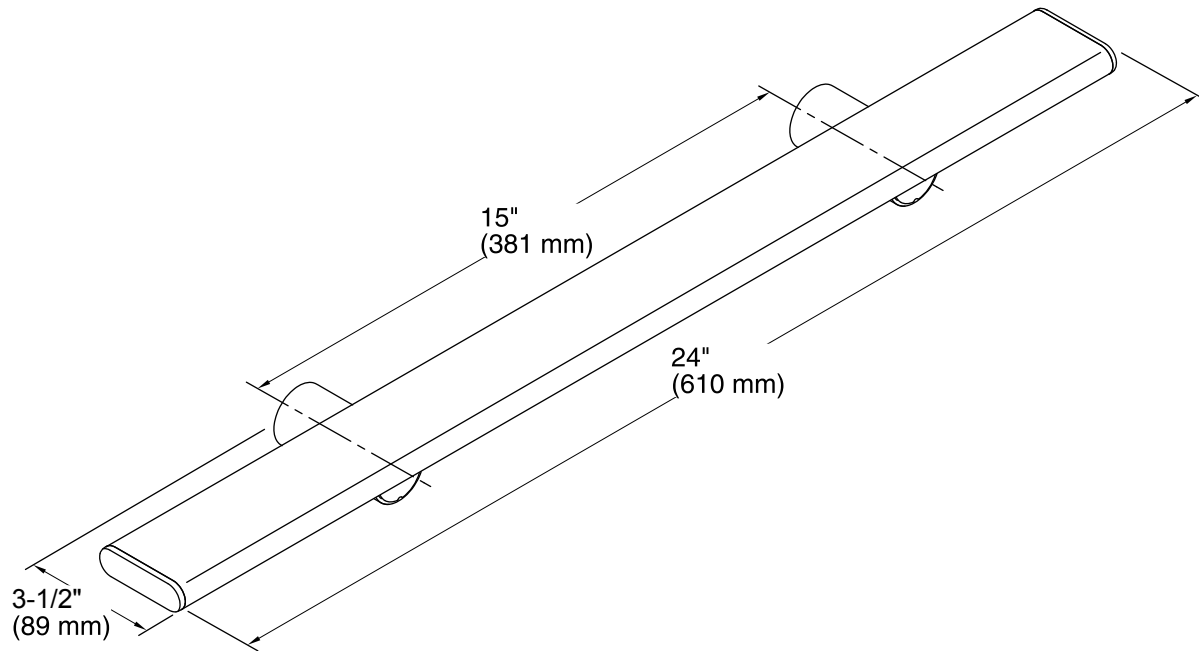

Technical Information

All product dimensions are nominal.

Notes

Install this product according to the installation guide.

Requires 2x4 backing to be installed.