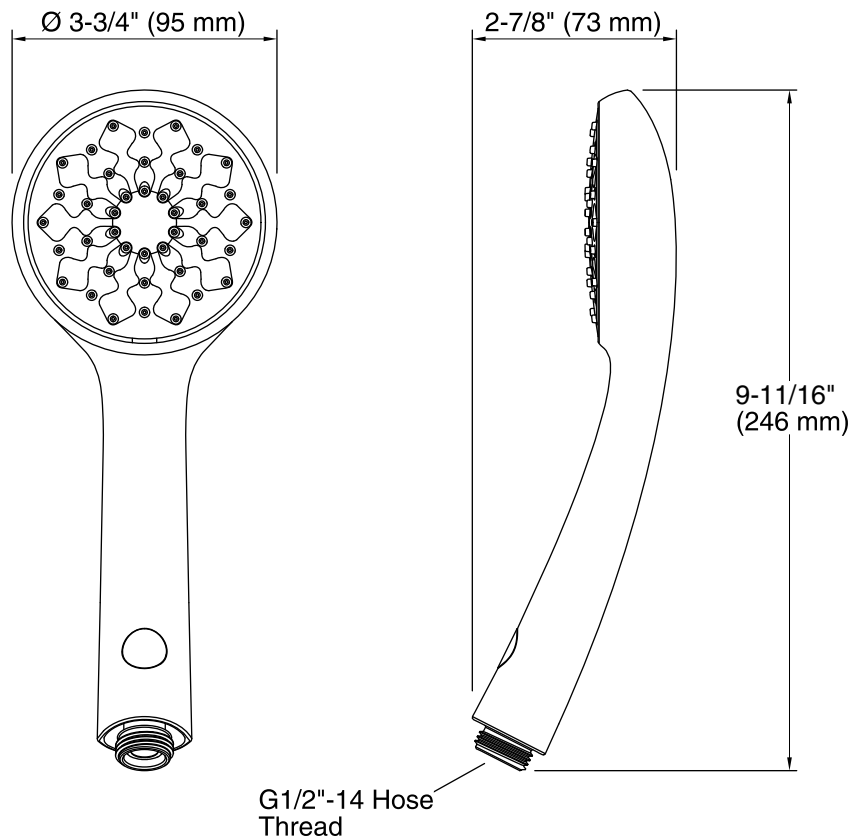

Features

- Single-function handshower with flow control.
- Button activated flow rate of 1.5 gal/min (5.7 l/min) to 2.0 gal/min (7.6 l/min).
- Easy to clean MasterClean™ spray nozzles.
- Air-induction technology maximizes the air/water mix for a powerful, even flow.
- 3-9/16" (90 mm) diameter sprayface.
- Includes check valve for backflow prevention.
- G1/2"-14 inlet connection.
- Earns Water Efficiency points in the LEED Green Building Rating System™ for 1.75 gal/min (6.6 l/min).

Required Accessories

K-8593 72" Shower Hose

or

K-9514 60" Shower Hose

or

K-45981 Shower Hose

or

K-45982 Shower Hose

Color	Code	Description
	CP	Polished Chrome
	BN	Vibrant® Brushed Nickel

Technical Information

All product dimensions are nominal.

Handshower:

Rated maximum flow: 2 gal/min (7.6 l/min)

Notes

Install this product according to the installation guide.