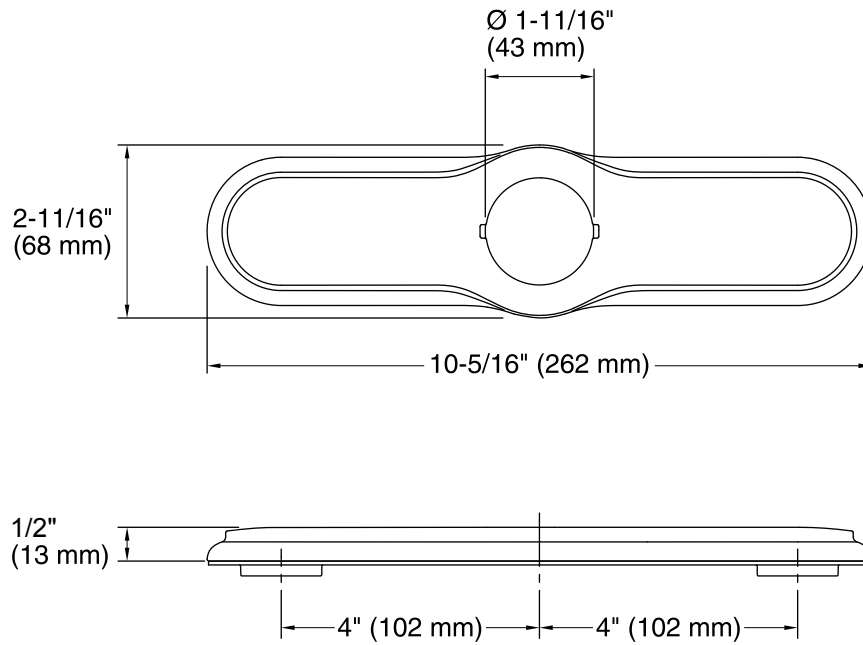

Color	Code	Description
	CP	Polished Chrome
	SN	Vibrant® Polished Nickel
	VS	Vibrant® Stainless
	2BZ	Oil-Rubbed Bronze

Technical Information

All product dimensions are nominal.