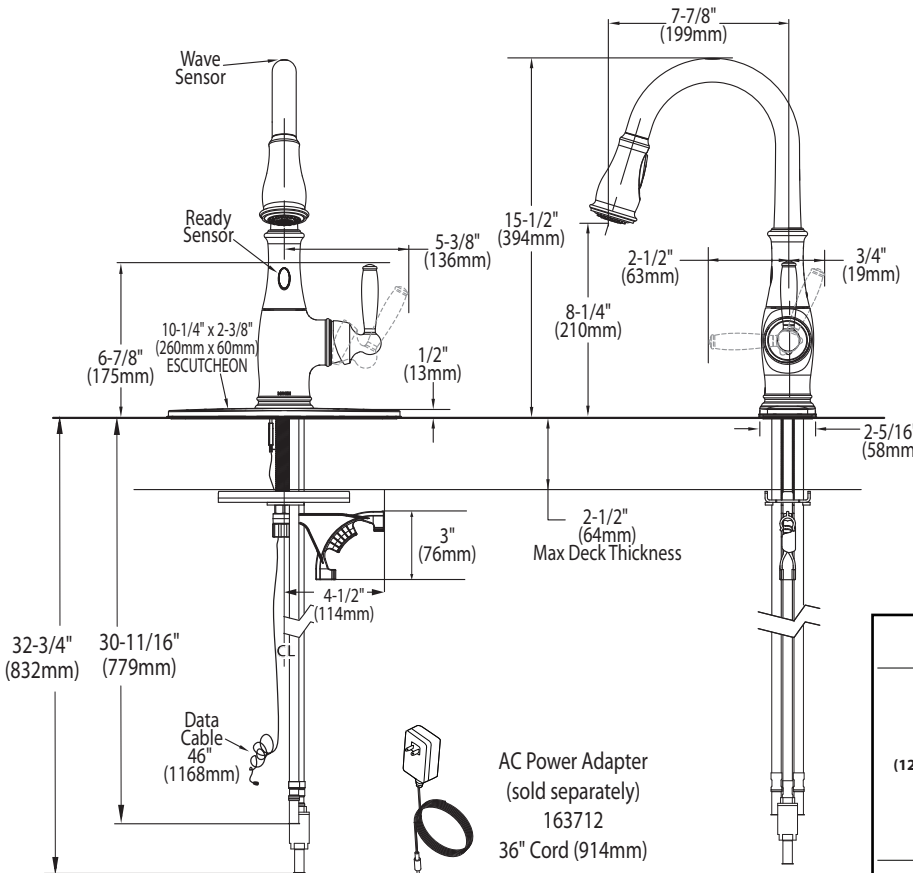

OPERATION

- Lever style handle
- Temperature controlled by 100° arc of handle travel
- Operates with less than 5 lbs. of force
- Operates in stream or spray mode in the pulldown or retracted position
- Spout rotates 100 degrees
- When filling a vessel outside the sink, the pause feature conveniently stops the flow of water as the wand passes over the counter top

FLOW

- Flow is limited to 1.5 gpm (5.7 L/min) at 60 psi

CARTRIDGE

- 1255™ Duralast™ cartridge for Single-Handle Faucets

STANDARDS

- Third party certified to ASME A112.18.1/CSA B125.1 and all applicable requirements referenced therein including NSF 61/9
- Meets CalGreen and Georgia SB370 requirements
- Complies with California Proposition 65 and with the Federal Safe Drinking Water Act
- The backflow protection system in the device consists of two independently operating check valves, a primary and a secondary which prevent backflow
- **ADA** for lever handle

Specifications

Brantford™ with MotionSense™ Single Handle High Arc Pulldown Kitchen Faucet

Models: 7185E series

NOTE: THIS FAUCET IS DESIGNED TO BE INSTALLED
THRU 1 OR 3 HOLES, 1-1/2" (38mm) MIN. DIA.

CRITICAL DIMENSIONS

(DO NOT SCALE)

Close up view of Control Box

Battery Holder

AC Power Adapter
(sold separately)
163712
36" Cord (914mm)

TO ORDER PARTS CALL: 1-800-BUY-MOEN

www.moen.com