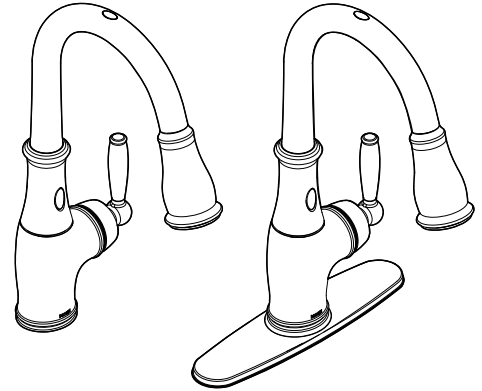

Buy it for looks. Buy it for life.®

FAUCET DESCRIPTION

- Versatile, hands-free convenience in the kitchen
- Allows users to control the faucet in 3 unique ways: Wave Sensor, Ready Sensor and familiar handle
- Powered by 6 AA batteries or optional AC power adapter
- Reflex® pulldown system offers smooth operation, easy movement and secure docking
- Metal construction with various finishes identified by suffix
- Quick connect installation
- Pulldown spray with 68" braided hose
- Control box flexible supply lines with 3/8" compression fittings
- Spout uses push-fit hose connections
- High arc spout provides height and reach to fill or clean large pots while pull down wand provides the maneuverability for cleaning or rinsing

OPERATION

- Lever style handle
- Temperature controlled by 100° arc of handle travel
- Operates with less than 5 lbs. of force
- Operates in stream or spray mode in the pulldown or retracted position
- Spout rotates 100 degrees
- When filling a vessel outside the sink, the pause feature conveniently stops the flow of water as the wand passes over the counter top

FLOW

- Flow is limited to 1.5 gpm (5.7 L/min) at 60 psi

CARTRIDGE

- 1255™ Duralast™ cartridge for Single-Handle Faucets

STANDARDS

- Third party certified to ASME A112.18.1/CSA B125.1 and all applicable requirements referenced therein including NSF 61/9
- Meets CalGreen and Georgia SB370 requirements
- Complies with California Proposition 65 and with the Federal Safe Drinking Water Act
- The backflow protection system in the device consists of two independently operating check valves, a primary and a secondary which prevent backflow
- **ADA** for lever handle

Specifications

Brantford™ with MotionSense™ Single Handle High Arc Pulldown Kitchen Faucet

Models: 7185E series

NOTE: THIS FAUCET IS DESIGNED TO BE INSTALLED
THRU 1 OR 3 HOLES, 1-1/2" (38mm) MIN. DIA.

CRITICAL DIMENSIONS