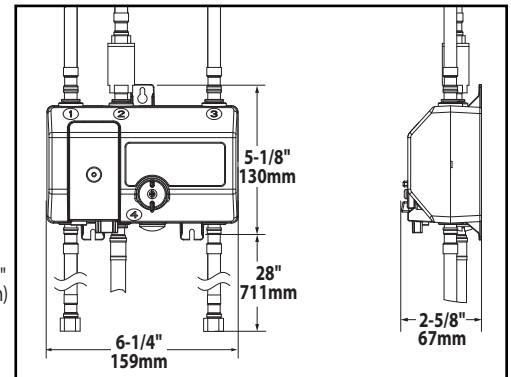

Specifications

Brantford™ with MotionSense™ Single Handle High Arc Pulldown Kitchen Faucet

Models: 7185E series

NOTE: THIS FAUCET IS DESIGNED TO BE INSTALLED
THRU 1 OR 3 HOLES, 1-1/2" (38mm) MIN. DIA.

CRITICAL DIMENSIONS

(DO NOT SCALE)

Close up view of Control Box

Battery Holder

AC Power Adapter
(sold separately)
163712
36" Cord (914mm)

TO ORDER PARTS CALL: 1-800-BUY-MOEN

www.moen.com