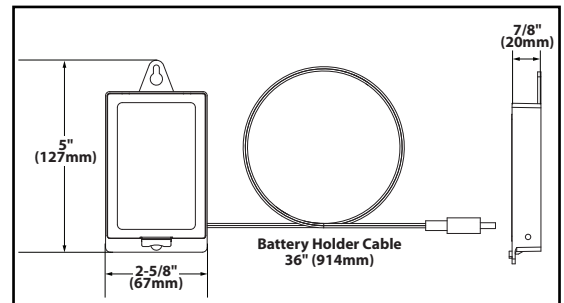

Specifications

Brantford™ with MotionSense™ Single Handle High Arc Pulldown Kitchen Faucet

Models: 7185E series

NOTE: THIS FAUCET IS DESIGNED TO BE INSTALLED
THRU 1 OR 3 HOLES, 1-1/2" (38mm) MIN. DIA.

CRITICAL DIMENSIONS

(DO NOT SCALE)

Close up view of Control Box

Battery Holder

AC Power Adapter
(sold separately)
163712
36" Cord (914mm)

TO ORDER PARTS CALL: 1-800-BUY-MOEN

www.moen.com