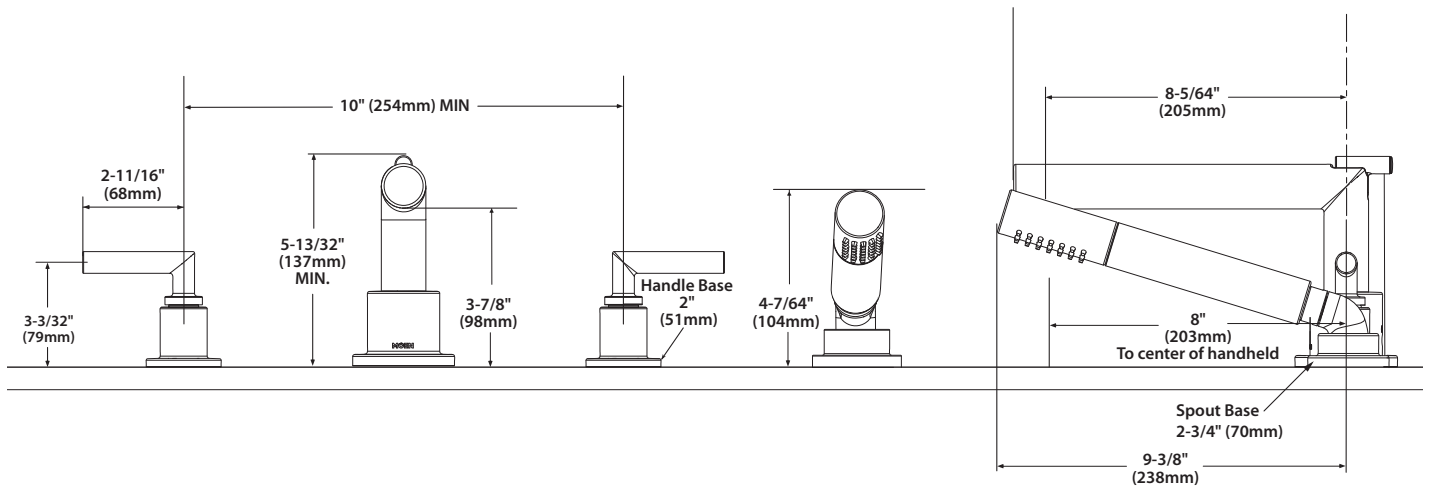

ARRIS™

Two-Handle Roman Tub Faucet Trim

Models: TS93004 series

Valves: 9792, 9793, 9796, 9797

CRITICAL DIMENSIONS

(DO NOT SCALE)

FOR MORE INFORMATION CALL: 1-800-BUY-MOEN

www.moen.com