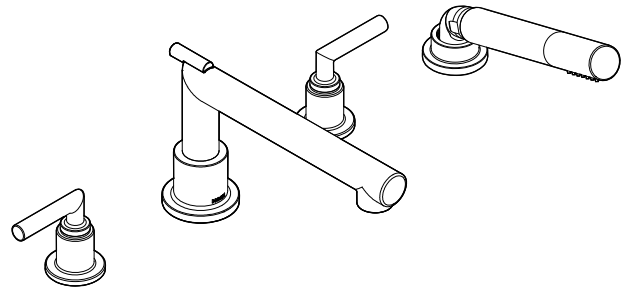

Buy it for looks. Buy it for life.®

Specifications

DESCRIPTION

- Metal construction with various finishes identified by suffix
- Hot and cold indicators available

OPERATION

- Lever style handles
- Rotate hot side handle counterclockwise to open (clockwise to close) and the cold side handle clockwise to open and (counterclockwise to close)

ARRIS™

Two-Handle Roman Tub Faucet Trim

Models: TS93004 series

Valves: 9792, 9793, 9796, 9797

CRITICAL DIMENSIONS

(DO NOT SCALE)

FOR MORE INFORMATION CALL: 1-800-BUY-MOEN

www.moen.com