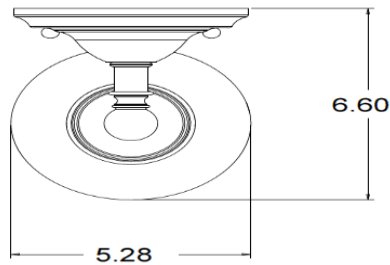

BRANTFORD[®] Technical Specification

YB2261

1-Globe Light Fixture

Dimensions:

WEIGHT: 5.50 lbs.

Product Information:

Stock Numbers: YB2261CH – CHROME
YB2261BN – BRUSHED NICKEL
YB2261ORB – OIL RUBBED BRONZE

Globe Service Kit: YB2269

Materials: Zinc, glass

Voltage: 120v

Bulb: 100w max (not included); medium base

UL Listed: Yes – for dry locations

Important Notes: Turn off power during installation. Do not connect or disconnect under load.