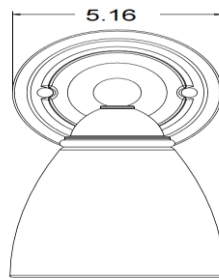

BRANTFORD[®] Technical Specification

YB2261

1-Globe Light Fixture

Dimensions:

WEIGHT: 5.50 lbs.

Product Information:

Stock Numbers: YB2261CH – CHROME
YB2261BN – BRUSHED NICKEL
YB2261ORB – OIL RUBBED BRONZE

Globe Service Kit: YB2269

Materials: Zinc, glass

Voltage: 120v

Bulb: 100w max (not included); medium base

UL Listed: Yes – for dry locations

Important Notes: Turn off power during installation. Do not connect or disconnect under load.