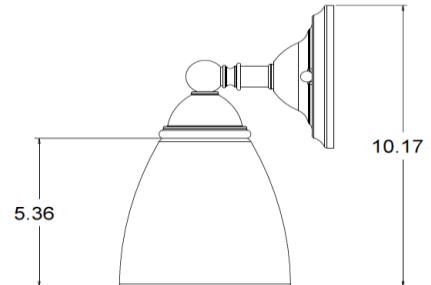

BRANTFORD[®] Technical Specification

YB2261

1-Globe Light Fixture

Dimensions:

WEIGHT: 5.50 lbs.

Product Information:

Stock Numbers: YB2261CH – CHROME
YB2261BN – BRUSHED NICKEL
YB2261ORB – OIL RUBBED BRONZE

Globe Service Kit: YB2269

Materials: Zinc, glass

Voltage: 120v

Bulb: 100w max (not included); medium base

UL Listed: Yes – for dry locations

Important Notes: Turn off power during installation. Do not connect or disconnect under load.