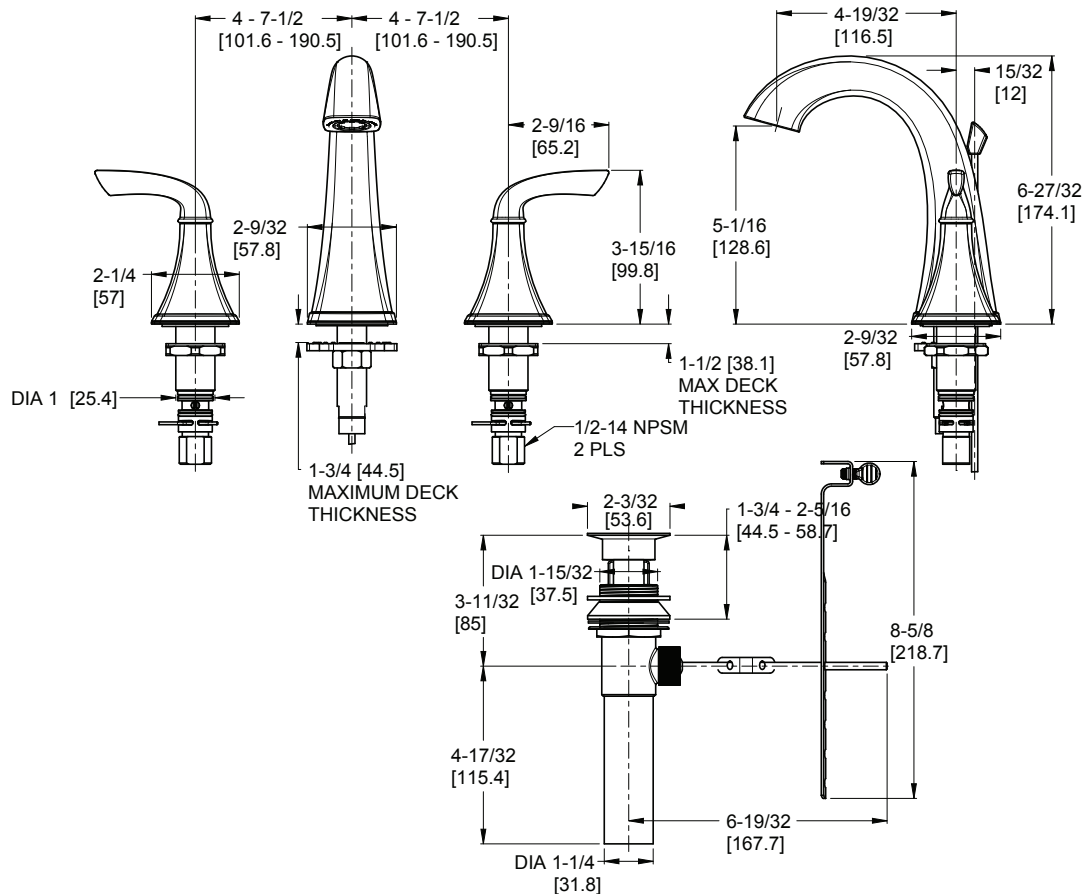

8-15" Widespread Lavatory Faucet

- LG49-BSOC Finish(C)
- LG49-BSOK Finish(K)
- LG49-BSOY Finish(Y)

Specifications

- All Metal Construction
- Pforever Seal

Features

- 1.2 GPM Flow Rate
- All Metal Construction
- Metal Drain
- Pforever Seal Ceramic Disc Valves
- Pforever Warranty®

Code Compliance

Pfister products are designed and manufactured in compliance with the following standards and codes:

- IAPMO Certified
- CSA B125 Certified
- ASME A112.18.1
- Cal Green Compliant
- NSF 61/9 Annex G (Low lead)
- EPA WaterSense Certification 1.2 gpm, 4.5 L/Min
- ADA Compliant-ANSI A117.1 (Lever handles only)

Dimensions

Ø1 Min to Ø1-1/2 Max. Deck Hole Openings

All Metal Drain