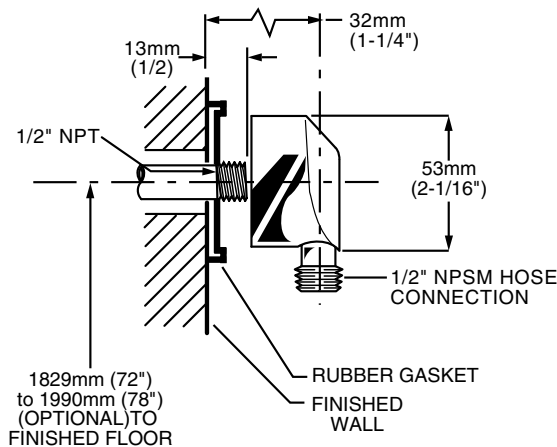

MODEL NUMBER:

☐ **1662.143 FloWise Traditional Shower System Kit**

Includes:

- FloWise Traditional 3-function Hand Shower
- Hose
- Wall Supply
- Standard Slide Bar

GENERAL DESCRIPTION:

Complete shower system kit includes: a wall supply with 1/2" NPT female inlet, 1/2" NPSM male outlet; a 59" (1500mm) shower hose; a FloWise water saving hand shower; and a 25" standard slide bar. Hand shower adjusts from an Ultra Water Saving Turbine Spray at 1.5gpm to a Combination spray at 2.0gpm to a Full spray at 2.0gpm. Hand shower uses 40% less water when in Ultra Water Saving mode and 20% when in Combination or Full spray modes. Hand Shower rated at 2.0gpm/7.6L/min. maximum flow rate. Auto Return feature always returns hand shower to 1.5gpm Ultra Water Saving mode when water is turned off. Hand shower always starts in Ultra Water Saving mode. Adjustable shower holder can be set at any height or position along the bar and angle up to 45°.

SLIDE BAR

Simple Height Adjustment: Allows positioning of the personal shower anywhere along the bar.

SELECTION OF FINISHES

Available Finishes: Wide range of durable finishes.

SUGGESTED SPECIFICATION:

Shower system shall feature a wall supply with 1/2" NPT female inlets, 1/2" NPSM male outlet, 59" hose, water saving hand shower and a 25" standard slide bar. Hand shower shall save up to 40% in water usage. Hand shower shall always start at 1.5gpm/5.7L/min. and have multiple functions for user's personal selection. Fitting shall be American Standard Model # 1662.143._____.

CODES AND STANDARDS

Install as required to comply with local code requirements.

ASME A112.18.1
CSA 125

Product Number	Description	Finish Options		
		Polished Chrome	PVD Blackened Bronze	PVD Satin Nickel
		002	068	295
1662.143	FloWise Traditional Shower System Kit. Contains FloWise Traditional 3-function hand shower, hose, wall supply and standard slide bar.			