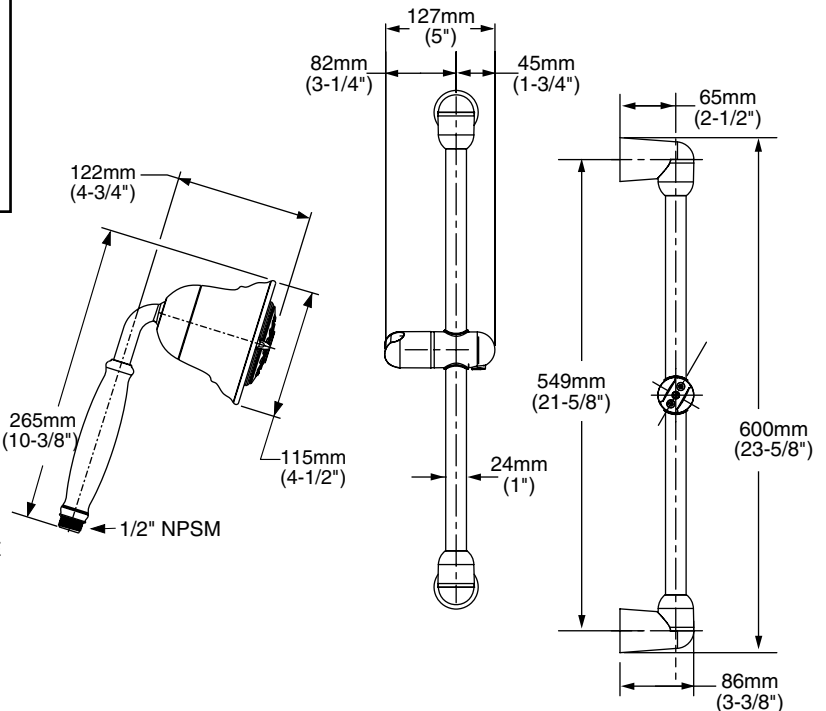

MODEL NUMBER:

☐ **1662.143 FloWise Traditional Shower System Kit**

Includes:

- FloWise Traditional 3-function Hand Shower
- Hose
- Wall Supply
- Standard Slide Bar

GENERAL DESCRIPTION:

Complete shower system kit includes: a wall supply with 1/2" NPT female inlet, 1/2" NPSM male outlet; a 59" (1500mm) shower hose; a FloWise water saving hand shower; and a 25" standard slide bar. Hand shower adjusts from an Ultra Water Saving Turbine Spray at 1.5gpm to a Combination spray at 2.0gpm to a Full spray at 2.0gpm. Hand shower uses 40% less water when in Ultra Water Saving mode and 20% when in Combination or Full spray modes. Hand Shower rated at 2.0gpm/7.6L/min. maximum flow rate. Auto Return feature always returns hand shower to 1.5gpm Ultra Water Saving mode when water is turned off. Hand shower always starts in Ultra Water Saving mode. Adjustable shower holder can be set at any height or position along the bar and angle up to 45°.

SLIDE BAR

Simple Height Adjustment: Allows positioning of the personal shower anywhere along the bar.

SELECTION OF FINISHES

Available Finishes: Wide range of durable finishes.

SUGGESTED SPECIFICATION:

Shower system shall feature a wall supply with 1/2" NPT female inlets, 1/2" NPSM male outlet, 59" hose, water saving hand shower and a 25" standard slide bar. Hand shower shall save up to 40% in water usage. Hand shower shall always start at 1.5gpm/5.7L/min. and have multiple functions for user's personal selection. Fitting shall be American Standard Model # 1662.143._____.

CODES AND STANDARDS

Install as required to comply with local code requirements.

ASME A112.18.1
CSA 125

Product Number	Description	Finish Options		
		Polished Chrome	PVD Blackened Bronze	PVD Satin Nickel
		002	068	295
1662.143	FloWise Traditional Shower System Kit. Contains FloWise Traditional 3-function hand shower, hose, wall supply and standard slide bar.			