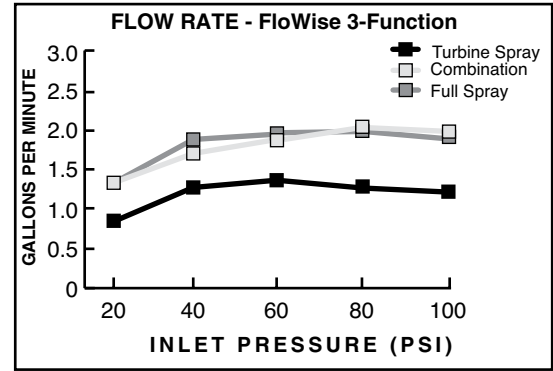

CODES AND STANDARDS

Install as required to comply with local code requirements.

ASME A112.18.1
CSA 125

Product Number	Description	Finish Options		
		Polished Chrome	PVD Blackened Bronze	PVD Satin Nickel
		002	068	295
1662.143	FloWise Traditional Shower System Kit. Contains FloWise Traditional 3-function hand shower, hose, wall supply and standard slide bar.